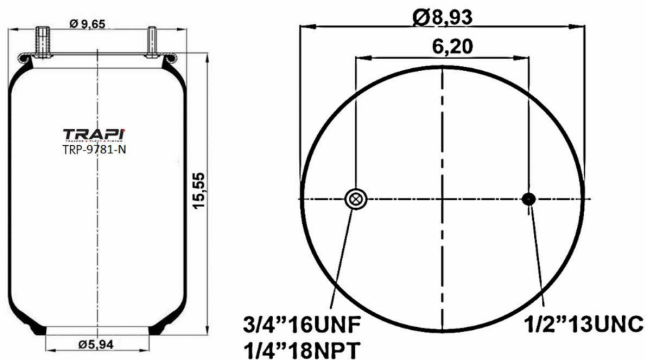

TRP-9781-N AIR SPRING WITHOUT PISTON (AMERICAN TYPE)

OEM REFERENCES		CROSS REFERENCES	
FREIGHTLINER	6813200017	Firestone	W013589781
FREIGHTLINER	A1614004000	Firestone	9781
FREIGHTLINER	A1614004001	Contitech	910S16A382
		Goodyear	1R12603