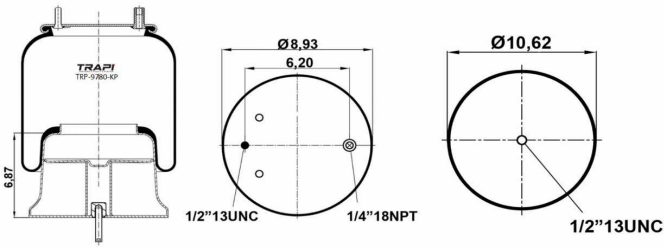

## TRP-9780-KP COMPLETE WITH PLASTIC PISTON (AMERICAN TYPE)

OEM REFERENCES		CROSS REFERENCES	
FREIGHTLINER	161673000		
FREIGHTLINER	1613810000		