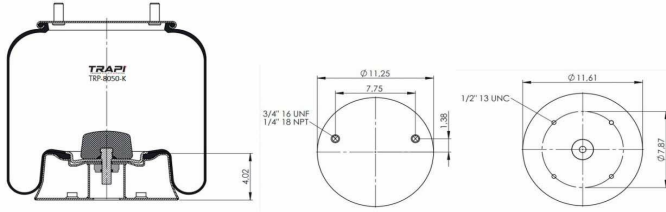

## TRP-8050-K COMPLETE WITH METAL PISTON (AMERICAN TYPE)

OEM REFERENCES		CROSS REFERENCES	
AUTOMANN PART	1D28K-8050	Vibracoustic	VIDK28A-8050
DAYTON	352-8050	Goodyear	1R14-039
EUCLID PART	E-FS8050	Firestone	W013588050
HENDRICKSON	B-4771	Firestone	1T19ZK-5.7
HENDRICKSON	S4771	Contitech	1110.5C-16A320
LOADGUARD	SC2052		
NAVISTAR	1685174C1		
WESTAR PART	87-78050		