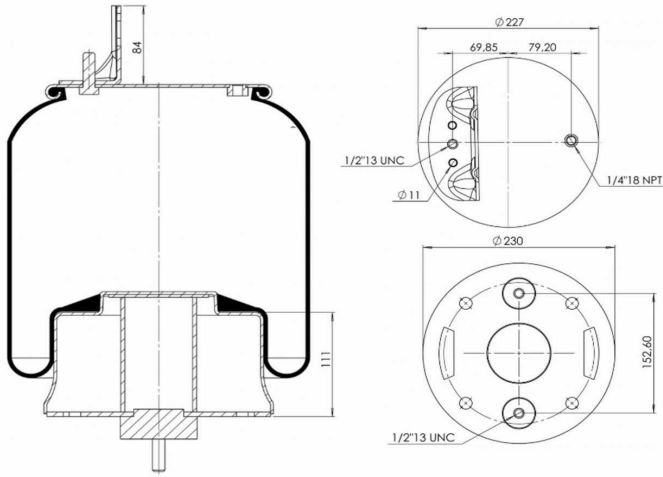

TRP-9865-K

OEM REFERENCES		CROSS REFERENCES	
HENDRICKSON	67043-002	Contitech	9 10BS-17 P 1192 (BK) / 75266
TRIANGLE	AS-81192	Firestone	W013589865