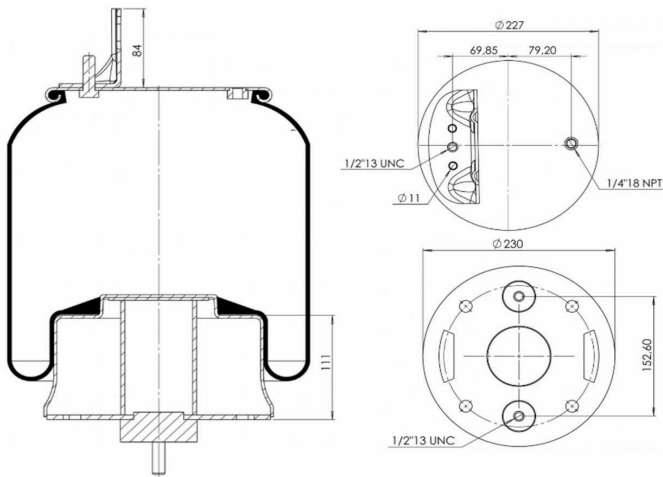

**TRP-9865-K**

OEM REFERENCES		CROSS REFERENCES	
HENDRICKSON	67043-002	Contitech	9 10BS-17 P 1192 (BK) / 75266
TRIANGLE	AS-81192	Firestone	W013589865

**TRP-9865-K**

OEM REFERENCES		CROSS REFERENCES	
HENDRICKSON	67043-002	Contitech	9 10BS-17 P 1192 (BK) / 75266
TRIANGLE	AS-81192	Firestone	W013589865