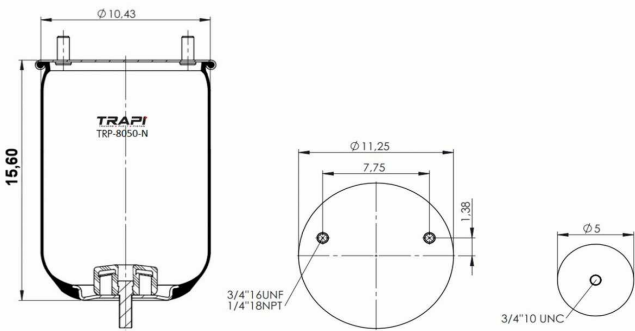

TRP-8050-N AIR SPRING WITHOUT PISTON (AMERICAN TYPE)

OEM REFERENCES		CROSS REFERENCES	
DAYTON	352-8050	Goodyear	1R14-039
HENDRICKSON	B12514-013	Firestone	1T19J-6
HENDRICKSON	S4771	Firestone	W013588050**SA
LOADGUARD	SC2052	Airtech	38050P 122282
NAVISTAR	1685174C1		
REYCO GRANNING	23631-01		
RIDEWELL	1003588050C		
TRIANGLE	8320		
WATSON & CHALIN	AS-0039