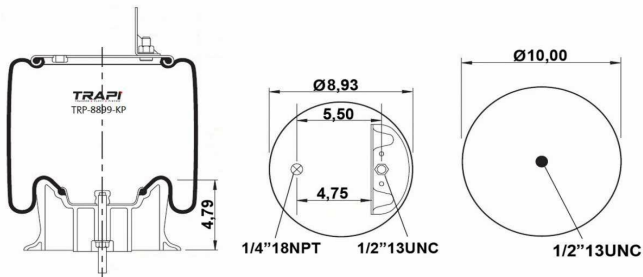

TRP-8829-KP COMPLETE WITH PLASTIC PISTON (AMERICAN TYPE)

OEM REFERENCES		CROSS REFERENCES	
TRIANGLE	8449	Goodyear	1R12-615
VOLVO	8084296	Goodyear	1S12-035
VOLVO	20396293	Goodyear	1S12-002
VOLVO	8097092	Goodyear	1R12-405
VOLVO	20413888	Firestone	W013588829
VOLVO	8079902	Contitech	910-16P449
VOLVO	3934699