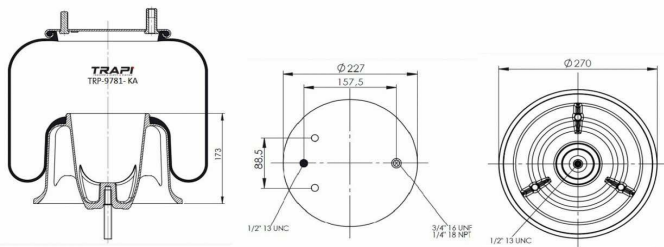

TRP-9781-KA AIR SPRING WITH ALUMINIUM PISTON (AMERICAN TYPES)

OEM REFERENCES		CROSS REFERENCES	
FREIGHTLINER	1613840000	Goodyear	1R12-603
FREIGHTLINER	1616773000	Firestone	W01 358 9781
FREIGHTLINER	6813200017	Firestone	1T15ZR-6
FREIGHTLINER	A1614004000	Contitech	910S16A382